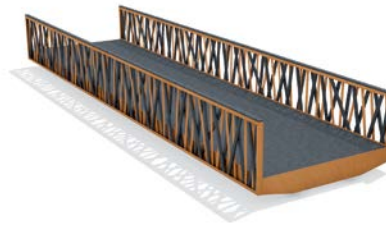

## 7 Parklets, Pillars & Shades

Parklet System **NEW**

Ivy Towers

Open Pillars

Valley Shelters

Rough&Ready Curved Shades

Rough&Ready Linear Shades

Rough&Ready Shades with Wooden Column **NEW**

8 Bridges, Jetties & Decking

www.streetlife.nl

Solo Bridge Cordeck

Solo Bridge All Wood

Solo Bridge All Black

Bowie Bridge Corten

Bowie Bridge

Wild Bowie Bridge **NEW**

Ona Bridge **NEW**

Wild Willow Bridge

Branches Bridge **NEW**

Jetties

Streetdeck® 40

Solideck® 70

Solideck® All Black 70

Zen CorTen Bridge