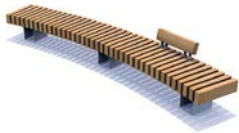

1 Rough Benches & Picnic Sets

Rough&Ready Curved Benches