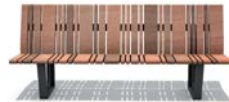

Solid Serif Chaise Longue

Solid Skirt Benches

Solid Skirt Top Seats **NEW**

Solid San Marco Bench

Solid Seat Blocks

Solid Seat Strips

Cliffhanger Benches

Olympic Wave Benches

Olympic Wave Crosswise Benches **NEW**

Wood Top System

Long&Lean Benches

The New Standard Bench **NEW**

The Standard Picnic Sets

Horse Shoe Bench

Highlife 3 Benches **NEW**

Highlife 3 Top Seats **NEW**