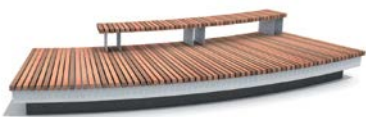

8 Bridges, Jetties & Decking

www.streetlife.nl

Jetties